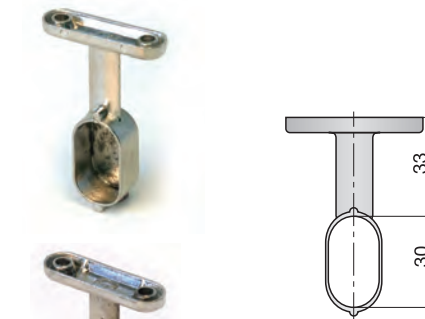

Length	To order	4 metres	
Nickel-plated	884.250.065	884.740.065	To order 25
Brass-coated	884.250.113	884.740.113	4 Metres 15

Made of steel.

Oval hanging profile 22x16.

Length	To order	5 metres	
Anonid. Silver	884.000.795	884.100.792	To order 25
Anonid. Gold	884.000.773	884.100.770	5 Metres 10

Made of aluminium

Oval hanging profile 30x16.

Length	To order	5.1 metres	
Anonid. Silver	884.930.793	884.830.796	To order 25
Anonid. Gold	884.930.771	884.830.774	5 Metres 10

Made of aluminium.

Profile support - 2 screws.

			
Nickel-plated	881.000.061		200
Brass-coated and varnished	881.000.573		

Profile support - 1 screw + pivot Ø10.

			
Nickel-plated	881.100.065		200
Brass-coated and varnished	881.100.570		

End profile support.

			
Nickel-plated	880.630.063		100
Brass-coated and varnished	880.630.575		

Intermediate profile support.

			
Nickel-plated	880.730.060		100
Brass-coated and varnished	880.730.572		