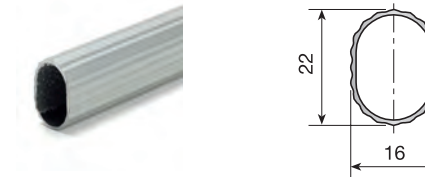

			
White	880.321.002		
Brown	880.321.013	100	
Black	880.321.024		

End support.

			
White	880.221.005		
Brown	880.221.016	100	
Black	880.221.020		

■ Hanging profile and supports

Oval hanging profile 30x15 welded.

Length	To order	4 metres	
Nickel-plated	884.250.065	884.740.065	To order 25
Brass-coated	884.250.113	884.740.113	4 Metres 15

Made of steel.

Oval hanging profile 22x16.

Length	To order	5 metres	
Anonid. Silver	884.000.795	884.100.792	To order 25
Anonid. Gold	884.000.773	884.100.770	5 Metres 10

Made of aluminium

Oval hanging profile 30x16.

Length	To order	5.1 metres	
Anonid. Silver	884.930.793	884.830.796	To order 25
Anonid. Gold	884.930.771	884.830.774	5 Metres 10

Made of aluminium.

Profile support - 2 screws.