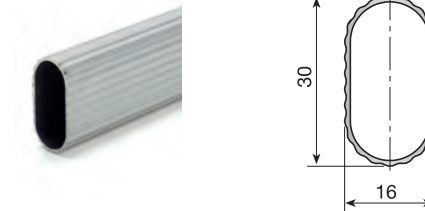

			
White	880.321.002		
Brown	880.321.013	100	
Black	880.321.024		

End support.

			
White	880.221.005		
Brown	880.221.016	100	
Black	880.221.020		

■ Hanging profile and supports

Oval hanging profile 30x15 welded.

Length	To order	4 metres	
Nickel-plated	884.250.065	884.740.065	To order 25
Brass-coated	884.250.113	884.740.113	4 Metres 15

Made of steel.

Oval hanging profile 22x16.

Length	To order	5 metres	
Anonid. Silver	884.000.795	884.100.792	To order 25
Anonid. Gold	884.000.773	884.100.770	5 Metres 10

Made of aluminium

Oval hanging profile 30x16.

Length	To order	5.1 metres	
Anonid. Silver	884.930.793	884.830.796	To order 25
Anonid. Gold	884.930.771	884.830.774	5 Metres 10

Made of aluminium.

Profile support - 2 screws.