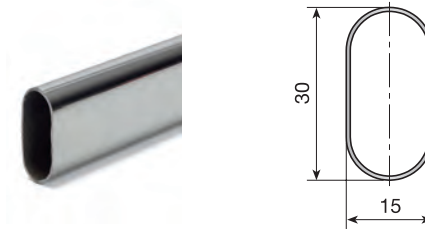

Plastic coated steel.

Support for 2 screws.

			
White	880.100.001		
Brown	880.100.012	200	
Black	880.100.023		

Support for 1 screw.

			
White	880.000.004		
Brown	880.000.015	200	
Black	880.000.026		

Intermediate support.

			
White	880.321.002		
Brown	880.321.013	100	
Black	880.321.024		

End support.

			
White	880.221.005		
Brown	880.221.016	100	
Black	880.221.020		

■ Hanging profile and supports

Oval hanging profile 30x15 welded.

Length	To order	4 metres	
Nickel-plated	884.250.065	884.740.065	To order 25
Brass-coated	884.250.113	884.740.113	4 Metres 15

Made of steel.

Oval hanging profile 22x16.

Length	To order	5 metres	
Anonid. Silver	884.000.795	884.100.792	To order 25
Anonid. Gold	884.000.773	884.100.770	5 Metres 10

Made of aluminium

Oval hanging profile 30x16.

Length	To order	5.1 metres	
Anonid. Silver	884.930.793	884.830.796	To order 25
Anonid. Gold	884.930.771	884.830.774	5 Metres 10

Made of aluminium.

Profile support - 2 screws.