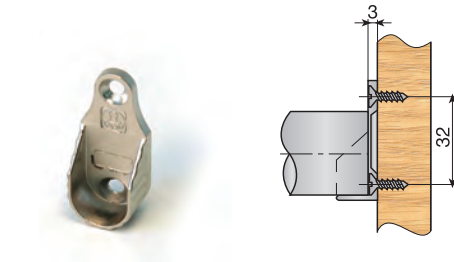

Length	To order	4 metres	
Nickel-plated	884.250.065	884.740.065	To order 25
Brass-coated	884.250.113	884.740.113	4 Metres 15

Made of steel.

Oval hanging profile 22x16.

Length	To order	5 metres	
Anonid. Silver	884.000.795	884.100.792	To order 25
Anonid. Gold	884.000.773	884.100.770	5 Metres 10

Made of aluminium

Oval hanging profile 30x16.

Length	To order	5.1 metres	
Anonid. Silver	884.930.793	884.830.796	To order 25
Anonid. Gold	884.930.771	884.830.774	5 Metres 10

Made of aluminium.

Profile support - 2 screws.

			
Nickel-plated	881.000.061		200
Brass-coated and varnished	881.000.573		

Profile support - 1 screw + pivot Ø10.

			
Nickel-plated	881.100.065		200
Brass-coated and varnished	881.100.570		

End profile support.