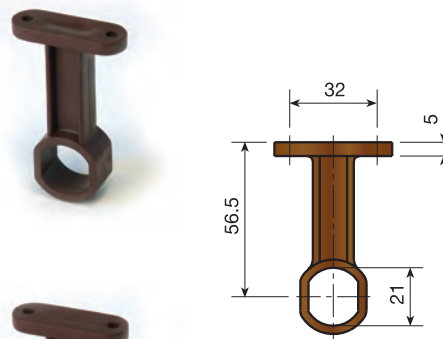

Plastic coated steel.

Support for 2 screws.

			
White	880.100.001		
Brown	880.100.012	200	
Black	880.100.023		

Support for 1 screw.

			
White	880.000.004		
Brown	880.000.015	200	
Black	880.000.026		

Intermediate support.

			
White	880.321.002		
Brown	880.321.013	100	
Black	880.321.024		

End support.

			
White	880.221.005		
Brown	880.221.016	100	
Black	880.221.020		

■ Hanging profile and supports

Oval hanging profile 30x15 welded.

Length	To order	4 metres	
Nickel-plated	884.250.065	884.740.065	To order 25
Brass-coated	884.250.113	884.740.113	4 Metres 15

Made of steel.

Oval hanging profile 22x16.

Length	To order	5 metres	
Anonid. Silver	884.000.795	884.100.792	To order 25
Anonid. Gold	884.000.773	884.100.770	5 Metres 10

Made of aluminium

Oval hanging profile 30x16.

Length	To order	5.1 metres	
Anonid. Silver	884.930.793	884.830.796	To order 25
Anonid. Gold	884.930.771	884.830.774	5 Metres 10

Made of aluminium.

Profile support - 2 screws.