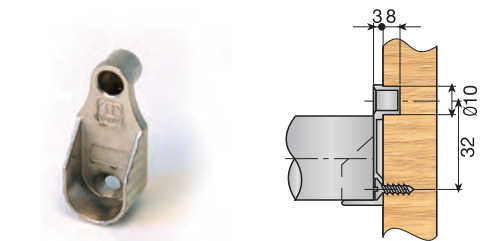

Length	To order	4 metres	
Nickel-plated	884.250.065	884.740.065	To order 25
Brass-coated	884.250.113	884.740.113	4 Metres 15

Made of steel.

Oval hanging profile 22x16.

Length	To order	5 metres	
Anonid. Silver	884.000.795	884.100.792	To order 25
Anonid. Gold	884.000.773	884.100.770	5 Metres 10

Made of aluminium

Oval hanging profile 30x16.

Length	To order	5.1 metres	
Anonid. Silver	884.930.793	884.830.796	To order 25
Anonid. Gold	884.930.771	884.830.774	5 Metres 10

Made of aluminium.

Profile support - 2 screws.

			
Nickel-plated	881.000.061		200
Brass-coated and varnished	881.000.573		

Profile support - 1 screw + pivot Ø10.

			
Nickel-plated	881.100.065		200
Brass-coated and varnished	881.100.570		

End profile support.