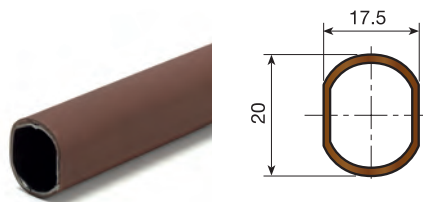

1 EQUIPMENT FOR INSIDE CABINETS

■ Hanger tube and support

Plastic coated 20x17,5 hanger tube.

Length	Special length	5m	
White	885.000.001	885.100.005	Special length
Brown	885.000.012	885.100.016	25
Gold	885.000.174	885.100.171	5 m
Black	885.000.023	885.100.020	10

Plastic coated steel.

Support for 2 screws.

			
White	880.100.001		
Brown	880.100.012	200	
Black	880.100.023		

Support for 1 screw.

			
White	880.000.004		
Brown	880.000.015	200	
Black	880.000.026		

Intermediate support.

Length	To order	4 metres	
Nickel-plated	884.250.065	884.740.065	To order 25
Brass-coated	884.250.113	884.740.113	4 Metres 15

Made of steel.

Oval hanging profile 22x16.

Length	To order	5 metres	
Anonid. Silver	884.000.795	884.100.792	To order 25
Anonid. Gold	884.000.773	884.100.770	5 Metres 10

Made of aluminium

Oval hanging profile 30x16.

Length	To order	5.1 metres	
Anonid. Silver	884.930.793	884.830.796	To order 25
Anonid. Gold	884.930.771	884.830.774	5 Metres 10

Made of aluminium.

Profile support - 2 screws.