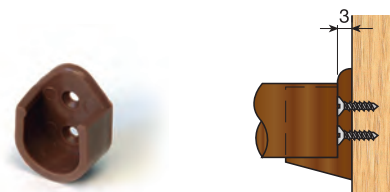

1 EQUIPMENT FOR INSIDE CABINETS

■ Hanger tube and support

Plastic coated 20x17,5 hanger tube.

Length	Special length	5m	
White	885.000.001	885.100.005	Special length
Brown	885.000.012	885.100.016	25
Gold	885.000.174	885.100.171	5 m
Black	885.000.023	885.100.020	10

Plastic coated steel.

Support for 2 screws.

			
White	880.100.001		
Brown	880.100.012	200	
Black	880.100.023		

Support for 1 screw.

			
White	880.000.004		
Brown	880.000.015	200	
Black	880.000.026		

Intermediate support.

			
White	880.321.002		
Brown	880.321.013	100	
Black	880.321.024		

End support.

			
White	880.221.005		
Brown	880.221.016	100	
Black	880.221.020		

■ Hanging profile and supports

Oval hanging profile 30x15 welded.

Length	To order	4 metres	
Nickel-plated	884.250.065	884.740.065	To order 25
Brass-coated	884.250.113	884.740.113	4 Metres 15

Made of steel.

Oval hanging profile 22x16.

Length	To order	5 metres	
Anonid. Silver	884.000.795	884.100.792	To order 25
Anonid. Gold	884.000.773	884.100.770	5 Metres 10