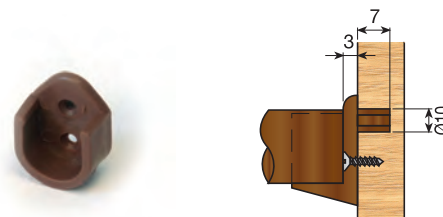

Plastic coated steel.

Support for 2 screws.

			
White	880.100.001		
Brown	880.100.012	200	
Black	880.100.023		

Support for 1 screw.

			
White	880.000.004		
Brown	880.000.015	200	
Black	880.000.026		

Intermediate support.

			
White	880.321.002		
Brown	880.321.013	100	
Black	880.321.024		

End support.

			
White	880.221.005		
Brown	880.221.016	100	
Black	880.221.020		

■ Hanging profile and supports

Oval hanging profile 30x15 welded.

Length	To order	4 metres	
Nickel-plated	884.250.065	884.740.065	To order 25
Brass-coated	884.250.113	884.740.113	4 Metres 15

Made of steel.

Oval hanging profile 22x16.

Length	To order	5 metres	
Anonid. Silver	884.000.795	884.100.792	To order 25
Anonid. Gold	884.000.773	884.100.770	5 Metres 10

Made of aluminium

Oval hanging profile 30x16.

Length	To order	5.1 metres	
Anonid. Silver	884.930.793	884.830.796	To order 25
Anonid. Gold	884.930.771	884.830.774	5 Metres 10

Made of aluminium.

Profile support - 2 screws.